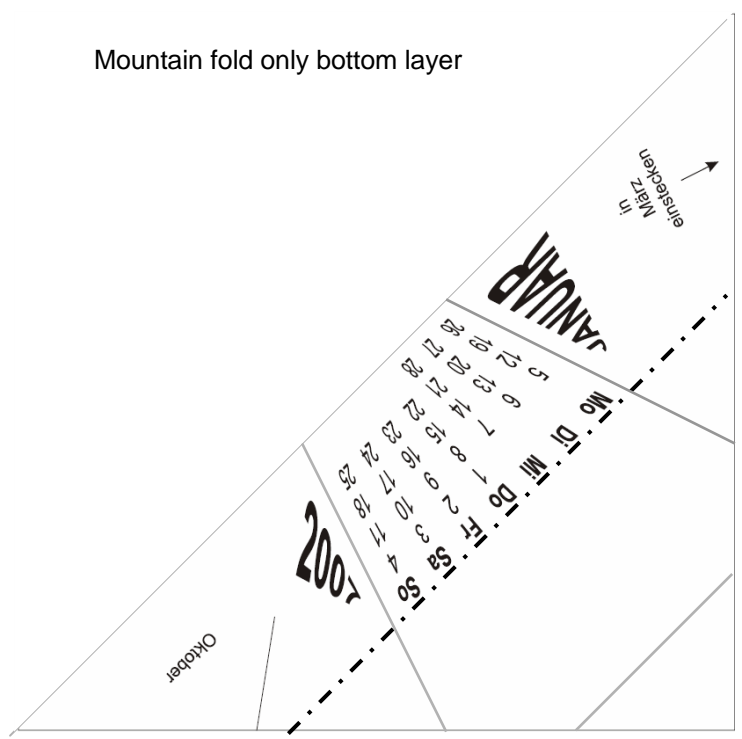

5

Mountain fold only bottom layer