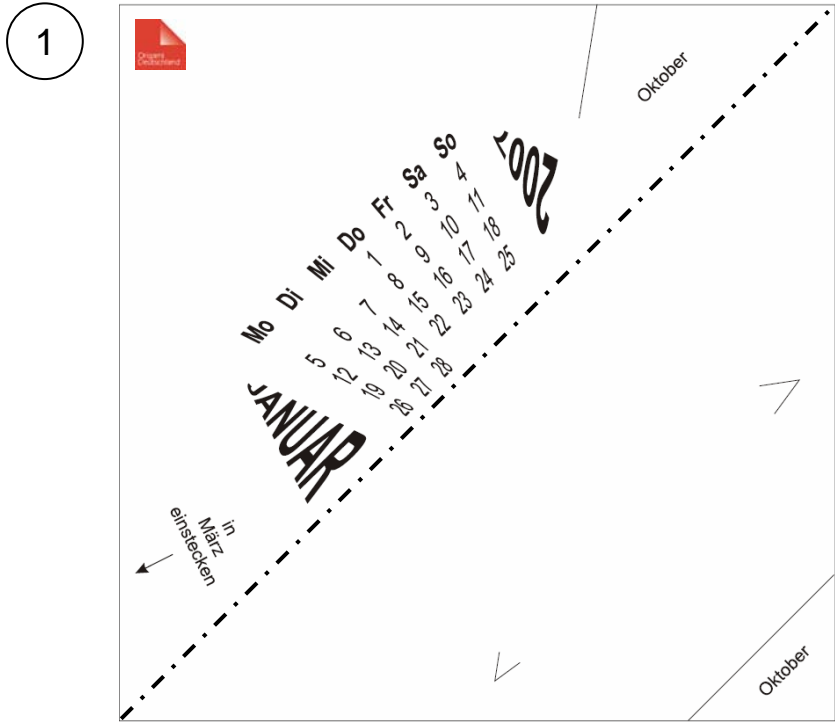

Folding Diagram page 1