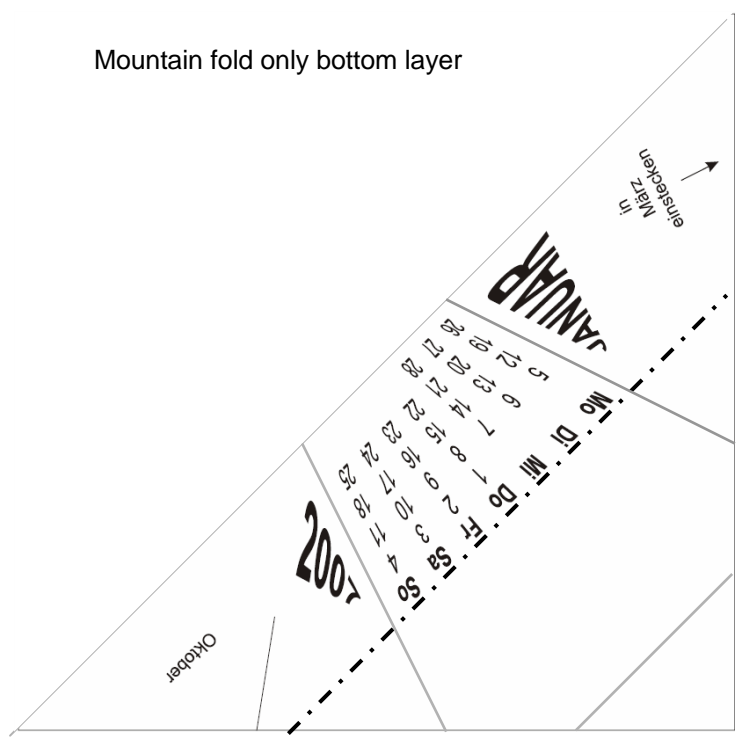

February

2019

Su	M	Tu	W	Th	F	Sa
	1	2	3	4	5	6
7	8	9	10	11	12	13
14	15	16	17	18	19	20
21	22	23	24	25	26	27
28	29	30	31			

MAY

insert into
July
unit

February

Folding Diagram page 1

5

Mountain fold only bottom layer

6

Mountain fold the existing crease through all layers

Folding Diagram page 2