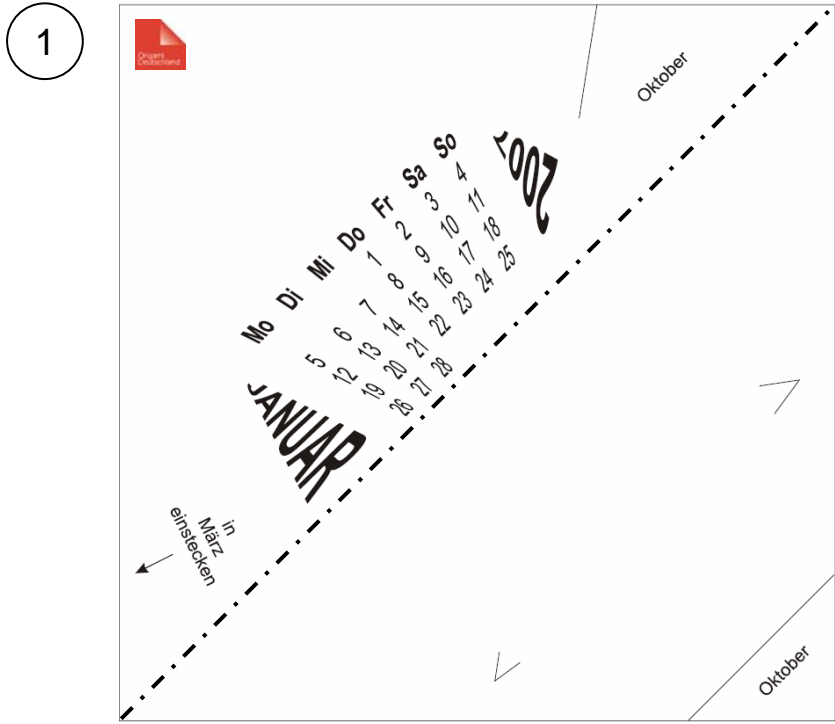

Calendar „Pentagon“

The model was originally designed by Tomoko Fuse, Japan and designed as a calendar by Sara Giarrusso and Ramin Razani, Italy. Pictures and the diagrams (Paola Scaburri) are published at

January

2019

Su	M	Tu	W	Th	F	Sa
	1	2	3	4	5	6
7	8	9	10	11	12	13
14	15	16	17	18	19	20
21	22	23	24	25	26	27
28	29	30				

OCTOBER

insert into
September
unit

January

December

Origami
Deutschland

February

2019

Su	M	Tu	W	Th	F	Sa
	1	2	3	4	5	6
7	8	9	10	11	12	13
14	15	16	17	18	19	20
21	22	23	24	25	26	27
28	29	30	31			

MAY

insert into
July
unit

February

Folding Diagram page 1

5

Mountain fold only bottom layer

6

Mountain fold the existing crease through all layers

Folding Diagram page 2