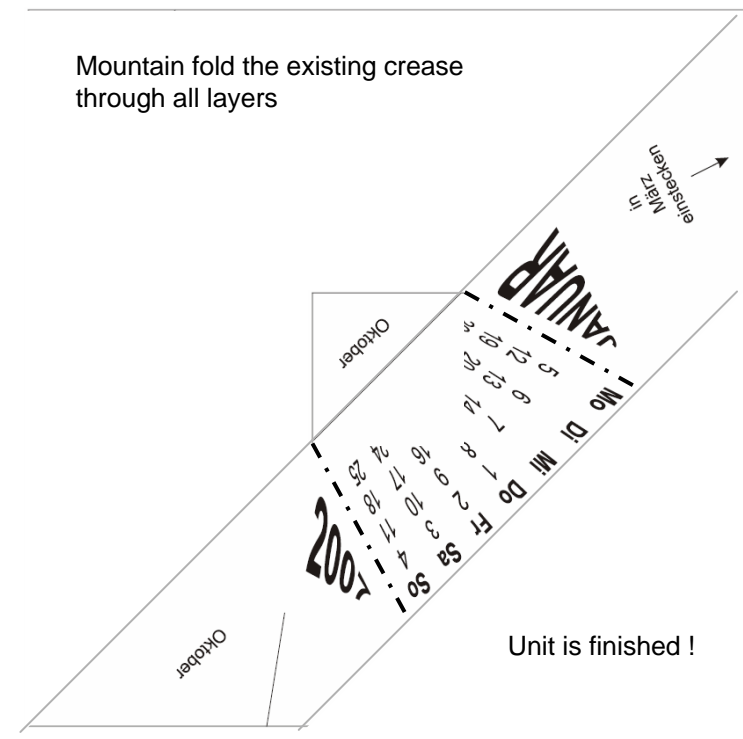

January

2019

Su	M	Tu	W	Th	F	Sa
	1	2	3	4	5	6
7	8	9	10	11	12	13
14	15	16	17	18	19	20
21	22	23	24	25	26	27
28	29	30				

OCTOBER

insert into
September
unit

January

December

Origami
Deutschland

February

2019

Su	M	Tu	W	Th	F	Sa
	1	2	3	4	5	6
7	8	9	10	11	12	13
14	15	16	17	18	19	20
21	22	23	24	25	26	27
28	29	30	31			

MAY

insert into
July
unit

February

Folding Diagram page 1

5

Mountain fold only bottom layer

6

Mountain fold the existing crease through all layers

Folding Diagram page 2