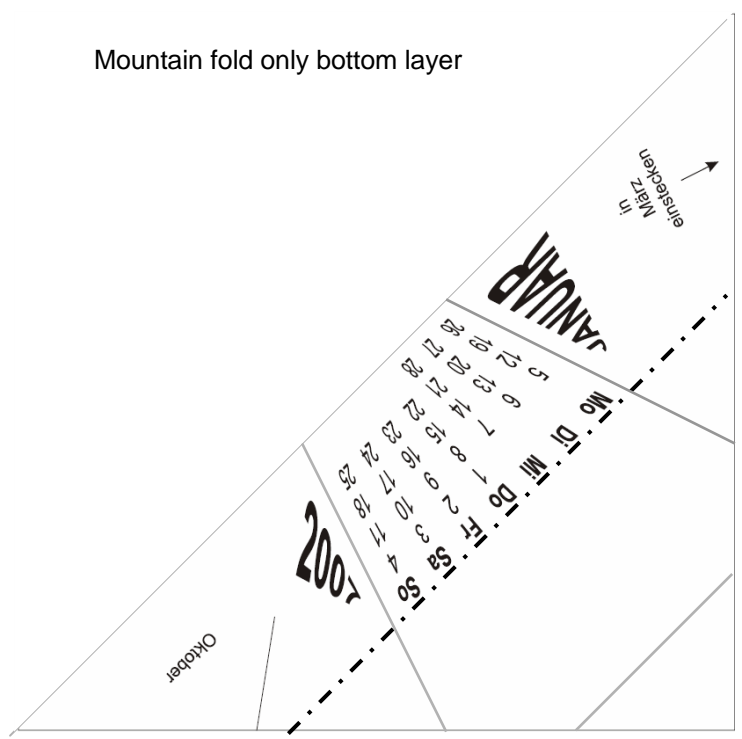

February

2017

Su	M	Tu	W	Th	F	Sa
	3	4	5	6	7	8
10	11	12	13	14	15	16
17	18	19	20	21	22	23
24	25	26	27	28	29	30
31						

MAY

insert into
July
unit

February

Folding Diagram page 1

5

Mountain fold only bottom layer

6

Mountain fold the existing crease through all layers

Folding Diagram page 2