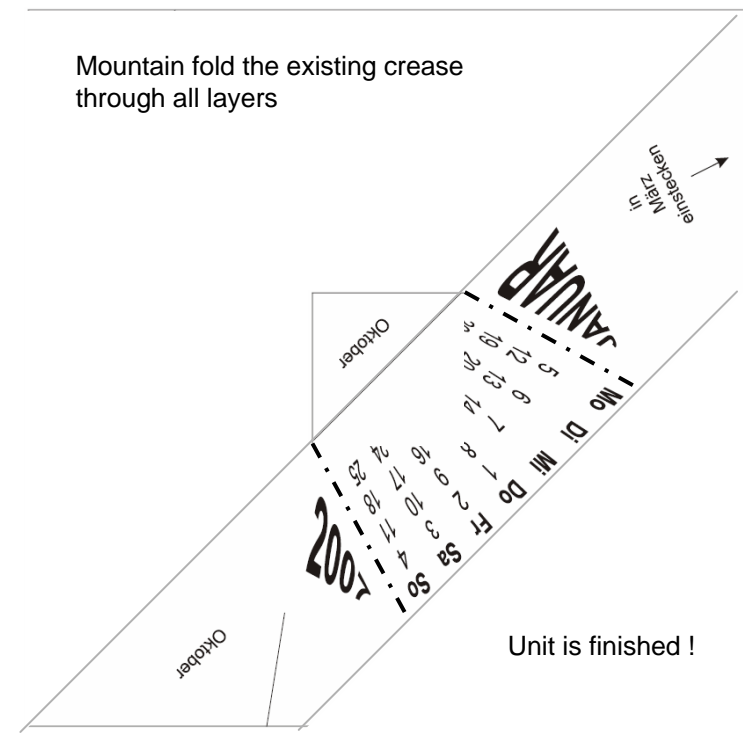

January

2017

Su	M	Tu	W	Th	F	Sa
	5	6	7	8	9	10
12	13	14	15	16	17	18
19	20	21	22	23	24	25
26	27	28	29	30		

OCTOBER

insert into
September
unit

January

December

Origami
Deutschland

February

2017

Su	M	Tu	W	Th	F	Sa
	3	4	5	6	7	8
10	11	12	13	14	15	16
17	18	19	20	21	22	23
24	25	26	27	28	29	30
31						

MAY

insert into
July
unit

February

Folding Diagram page 1

5

Mountain fold only bottom layer

6

Mountain fold the existing crease through all layers

Folding Diagram page 2