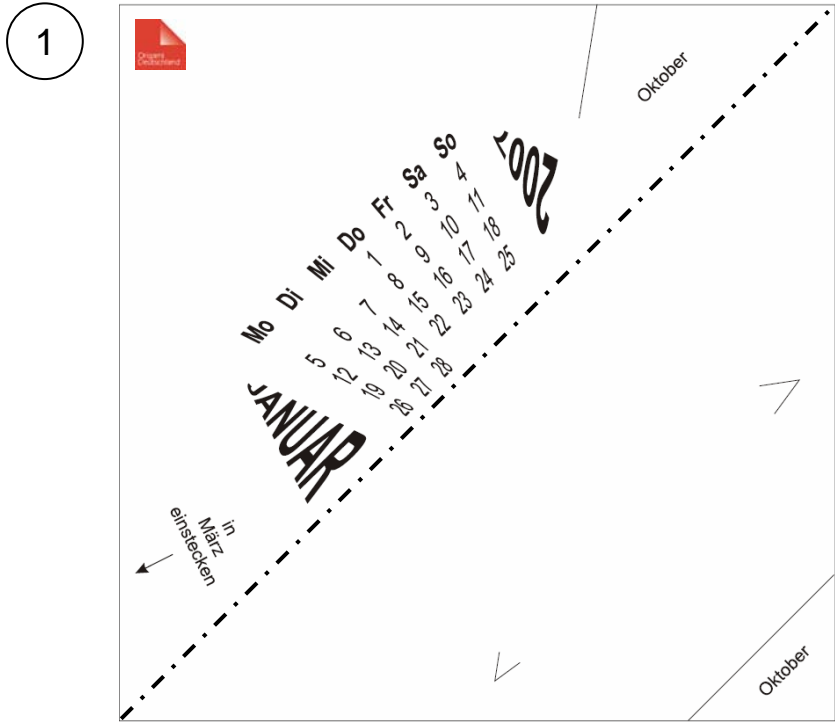

Calendar „Pentagon“

The model was originally designed by Tomoko Fuse, Japan and designed as a calendar by Sara Giarrusso and Ramin Razani, Italy. Pictures and the diagrams (Paola Scaburri) are published at

January

2017

Su	M	Tu	W	Th	F	Sa
	5	6	7	8	9	10
12	13	14	15	16	17	18
19	20	21	22	23	24	25
26	27	28	29	30		

OCTOBER

insert into
September
unit

January

December

Origami
Deutschland

February

2017

Su	M	Tu	W	Th	F	Sa
	3	4	5	6	7	8
10	11	12	13	14	15	16
17	18	19	20	21	22	23
24	25	26	27	28	29	30
31						

MAY

insert into
July
unit

February

Folding Diagram page 1

5

Mountain fold only bottom layer

6

Mountain fold the existing crease through all layers

Folding Diagram page 2