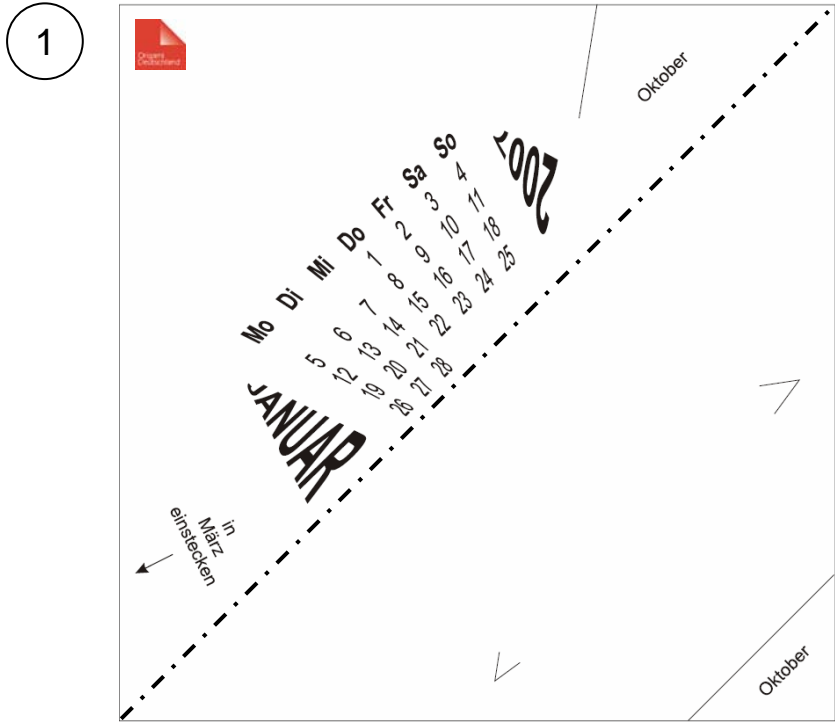

Calendar „Pentagon“

The model was originally designed by Tomoko Fuse, Japan and designed as a calendar by Sara Giarrusso and Ramin Razani, Italy. Pictures and the diagrams (Paola Scaburri) are published at

Su	M	Tu	W	Th	F	Sa
1	2	3	4	5	6	7
8	9	10	11	12	13	14
15	16	17	18	19	20	21
22	23	24	25	26	27	28
29	30	31				

2023

insert into November unit

December

November

Origami
Deutschland

January

2023

Su	M	Tu	W	Th	F	Sa
5	6	7	8	9	10	11
12	13	14	15	16	17	18
19	20	21	22	23	24	25
26	27	28	29	30		

OCTOBER

insert into
September
unit

January

December

Origami
Deutschland

February

2023

Su	M	Tu	W	Th	F	Sa
3	4	5	6	7	8	9
10	11	12	13	14	15	16
17	18	19	20	21	22	23
24	25	26	27	28	29	30
31						

MAY

insert into
July
unit

February

Folding Diagram page 1

5

Mountain fold only bottom layer

6