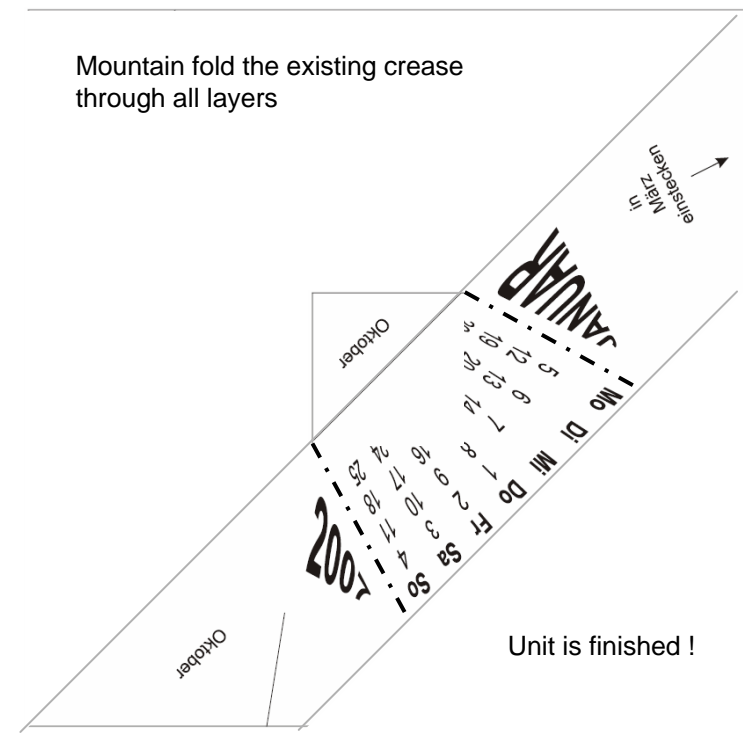

Su	M	Tu	W	Th	F	Sa
5	6	7	8	9	10	11
12	13	14	15	16	17	18
19	20	21	22	23	24	25
26	27	28	29	30		

OCTOBER

insert into
September
unit

January

December

Origami
Deutschland

February

2023

Su	M	Tu	W	Th	F	Sa
3	4	5	6	7	8	9
10	11	12	13	14	15	16
17	18	19	20	21	22	23
24	25	26	27	28	29	30
31						

MAY

insert into
July
unit

February

Folding Diagram page 1

5

Mountain fold only bottom layer

6

Mountain fold the existing crease through all layers

Folding Diagram page 2